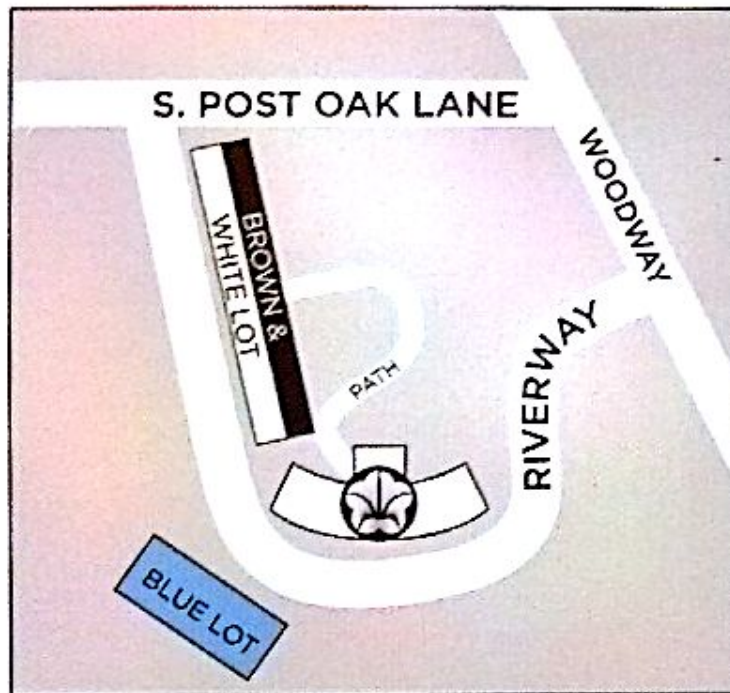

\$17.00 plus tax per night

White Lot

Complimentary - Available evenings and weekends only. Located behind hotel on ground level. Please present ticket to concierge for validation.

Brown Lot

Complimentary - Located behind hotel on the 4th or 5th floor. Please do not park in reserved spots, as your vehicle will be subject to towing. No ticket or validation needed for exit.

*Hotel is not liable for lost or stolen items left in vehicle.

Driving Directions

Hotel entrance to Brown and White Lots

From the valet drive, turn right onto Riverway, follow the road. The entrance will be the 3rd opening on the right.

Walking Directions

Brown and White parking to hotel entrance

From the parking garage, follow the path to the hotel. Stay on the sidewalk and walk along the patio deck and through the double doors. Proceed up the ramp and make a left at the end of the walkway. The Front Desk is straight ahead.